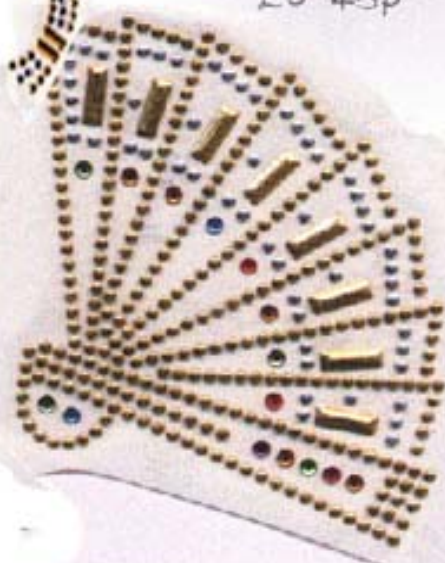

30 Squares of colour in a new
transparent stone which
looks like coloured rain drops
Cut them up, spread them
apart £4.50

31 Peridot and gold
spray £1.50

32 Dolphin in
Grey metals with
Emerald eye
£2

Neckline trin with ivy and clear drops
33 £4.50

Neckline trim of crystals
34 £3.50

Very pretty pink edging for
any top, Crystals, rain drops
and gold metals
35 £7

Posh Frocks by Ann Brown

Mail Catalogue 30p
Free with Mail purchase

ALL SHOWN ORIGINAL SIZES.

21 GOLD KNOT £4.35
13 FAN £4.15

2. CIRCLES £5.45p

11. TRIANGLES £1.25

FLOWERS
p each

15 SWIRLS £2.50p

16. FLOWER SPRAY £3.50p

5 SPRAY. £2

9. SPIDERS SILVER £1.75p