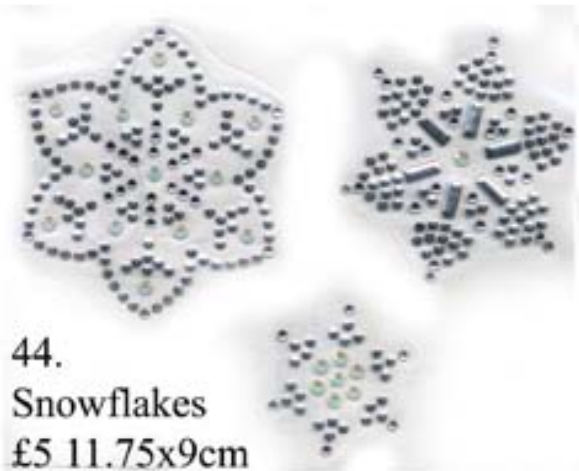

44.

Snowflakes

£5 11.75x9cm