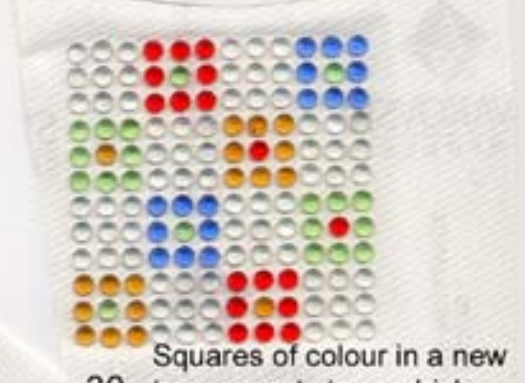

25 Flowers of aquamarine
and silver metals
£4.95

26 Rose with lilac and gold stones and leaves
£3.95

27 Fushia flowers
with crystal AB
petals £4.50

28 Shades of Grey in
matt and shine
£3.95

29 Small lilac flowers
£2.50

30 Squares of colour in a new
transparent stone which
looks like coloured rain drops
Cut them up, spread them
apart £4.50

31 Peridot and gold
spray £1.50

32 Dolphin in
Grey metals with
Emerald eye
£2

Neckline trin with ivy and clear drops
33 £4.50