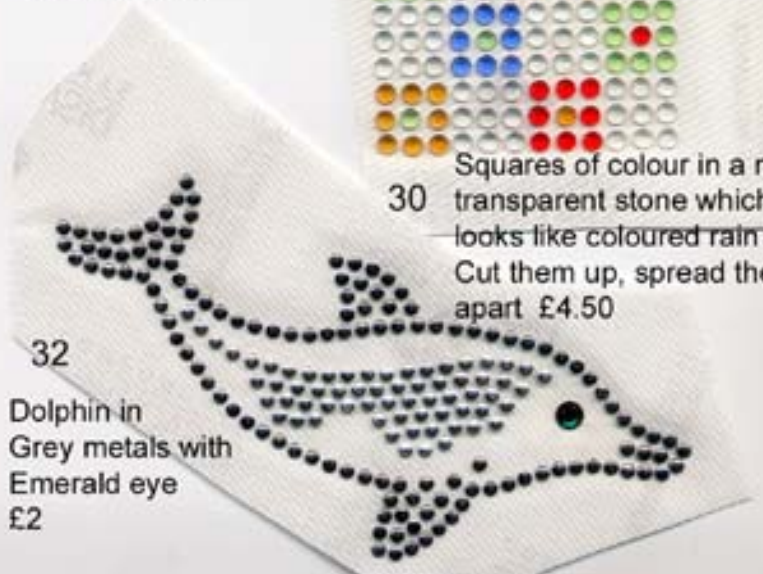

25 Flowers of aquamarine
and silver metals
£4.95

26 Rose with lilac and gold stones and leaves
£3.95

27 Fushia flowers
with crystal AB
petals £4.50

28 Shades of Grey in
matt and shine
£3.95

29 Small lilac flowers
£2.50

30 Squares of colour in a new
transparent stone which
looks like coloured rain drops
Cut them up, spread them
apart £4.50

31 Peridot and gold
spray £1.50

32 Dolphin in
Grey metals with
Emerald eye
£2

Neckline trin with ivy and clear drops
33 £4.50

Neckline trim of crystals
34 £3.50

Very pretty pink edging for
any top, Crystals, rain drops
and gold metals
35 £7

Posh Frocks by Ann Brown

Mail Catalogue 30p
Free with Mail purchase

ALL SHOWN ORIGINAL SIZES.